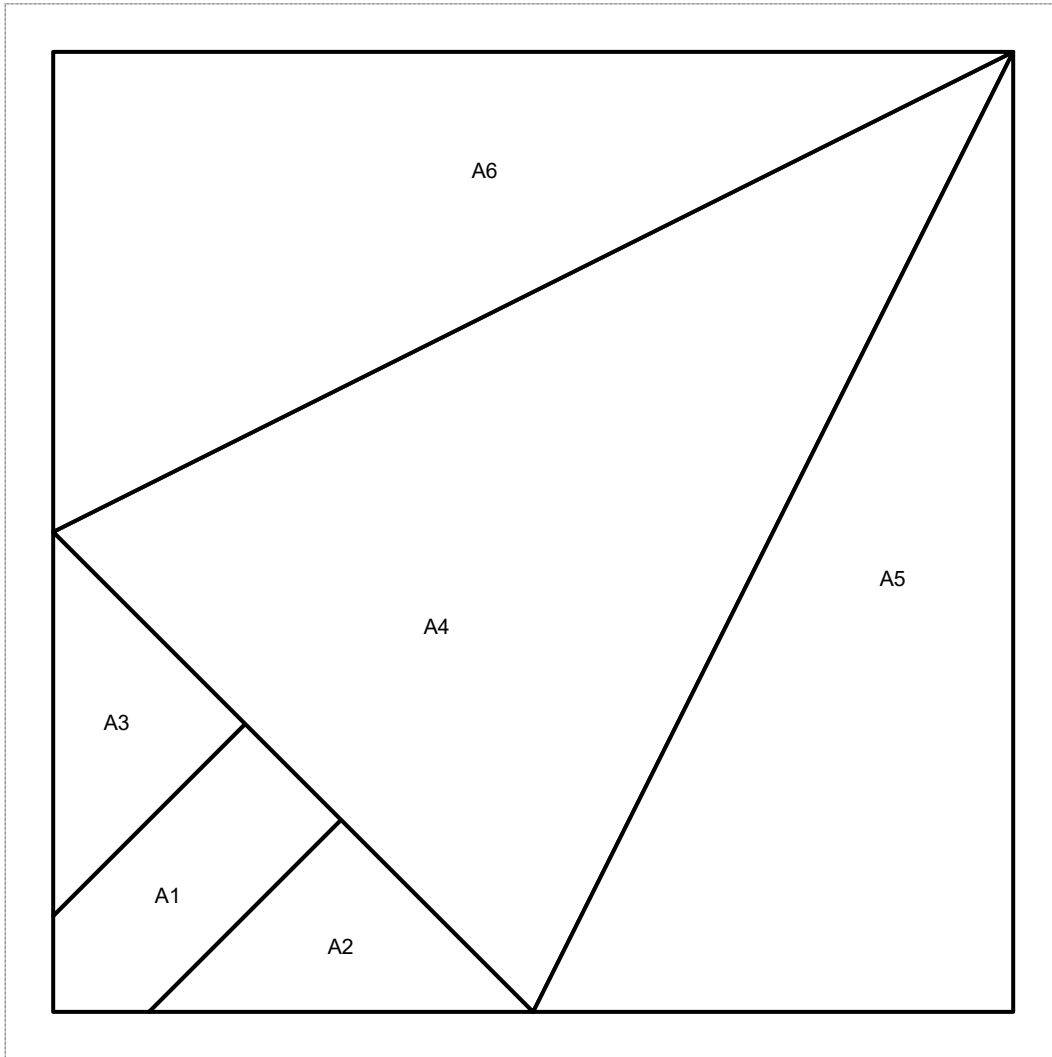

## Sugar Plum Forest Block Template

12" x 12" finished block

Print 4 copies at 100% scale

\*To test print size accuracy,  
check that this line measures  
1" exactly.